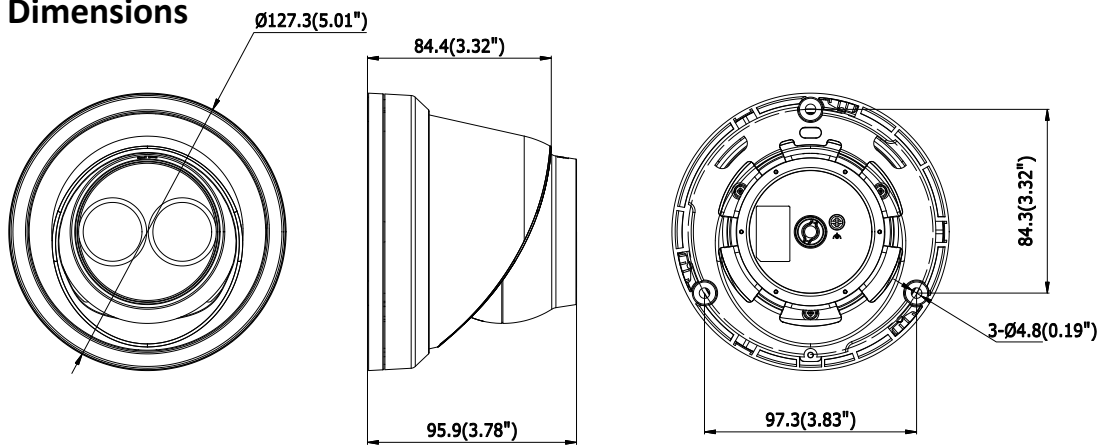

Dimensions

Unit: mm

Accessories

Distributed by